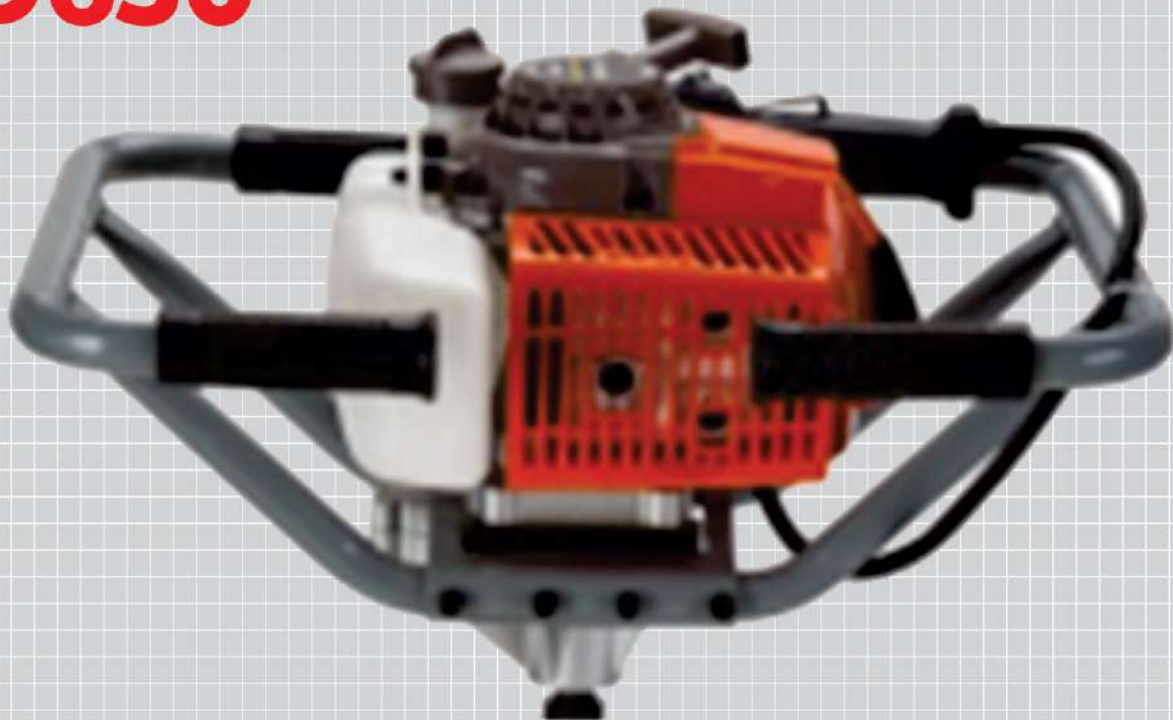

EARTH AUGER DOUBLE MAN

MODEL :

ED630

- Heavy Duty
- Super Power
- Efficient
- Portable

For Agricultural use

Model	ED630
Engine	48F 2 Stroke
Engine Power	2.2KW
Displacement	63CC
Power Speed	6500 r.p.m.

**Double man operation handle
(Drill Bit is an Optional accessory and is
available separately against requirement)**