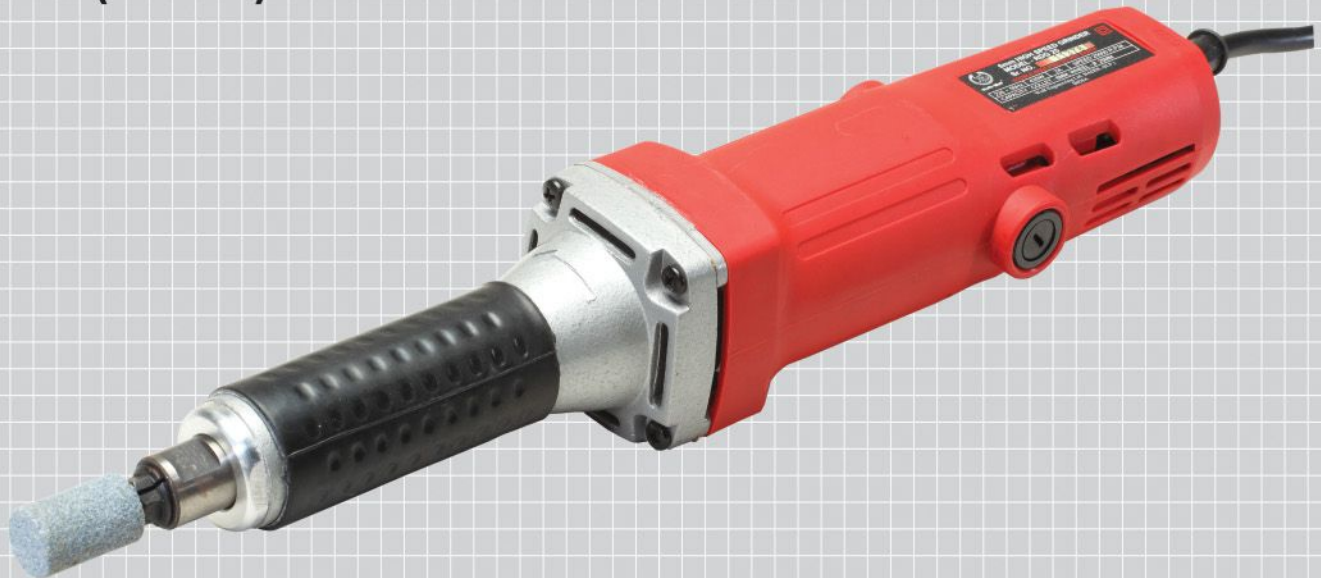

DIE GRINDER

RDG 25

6mm (collet)

235V / 115V 

- Long neck straight high speed grinder
- Double insulated

Model	:	RDG25
Capacity	:	6mm (collet)
Watts input (full load)	:	420 Watts
No-load speed	:	25000 r.p.m.
Approx Weight	:	1.8 kg.