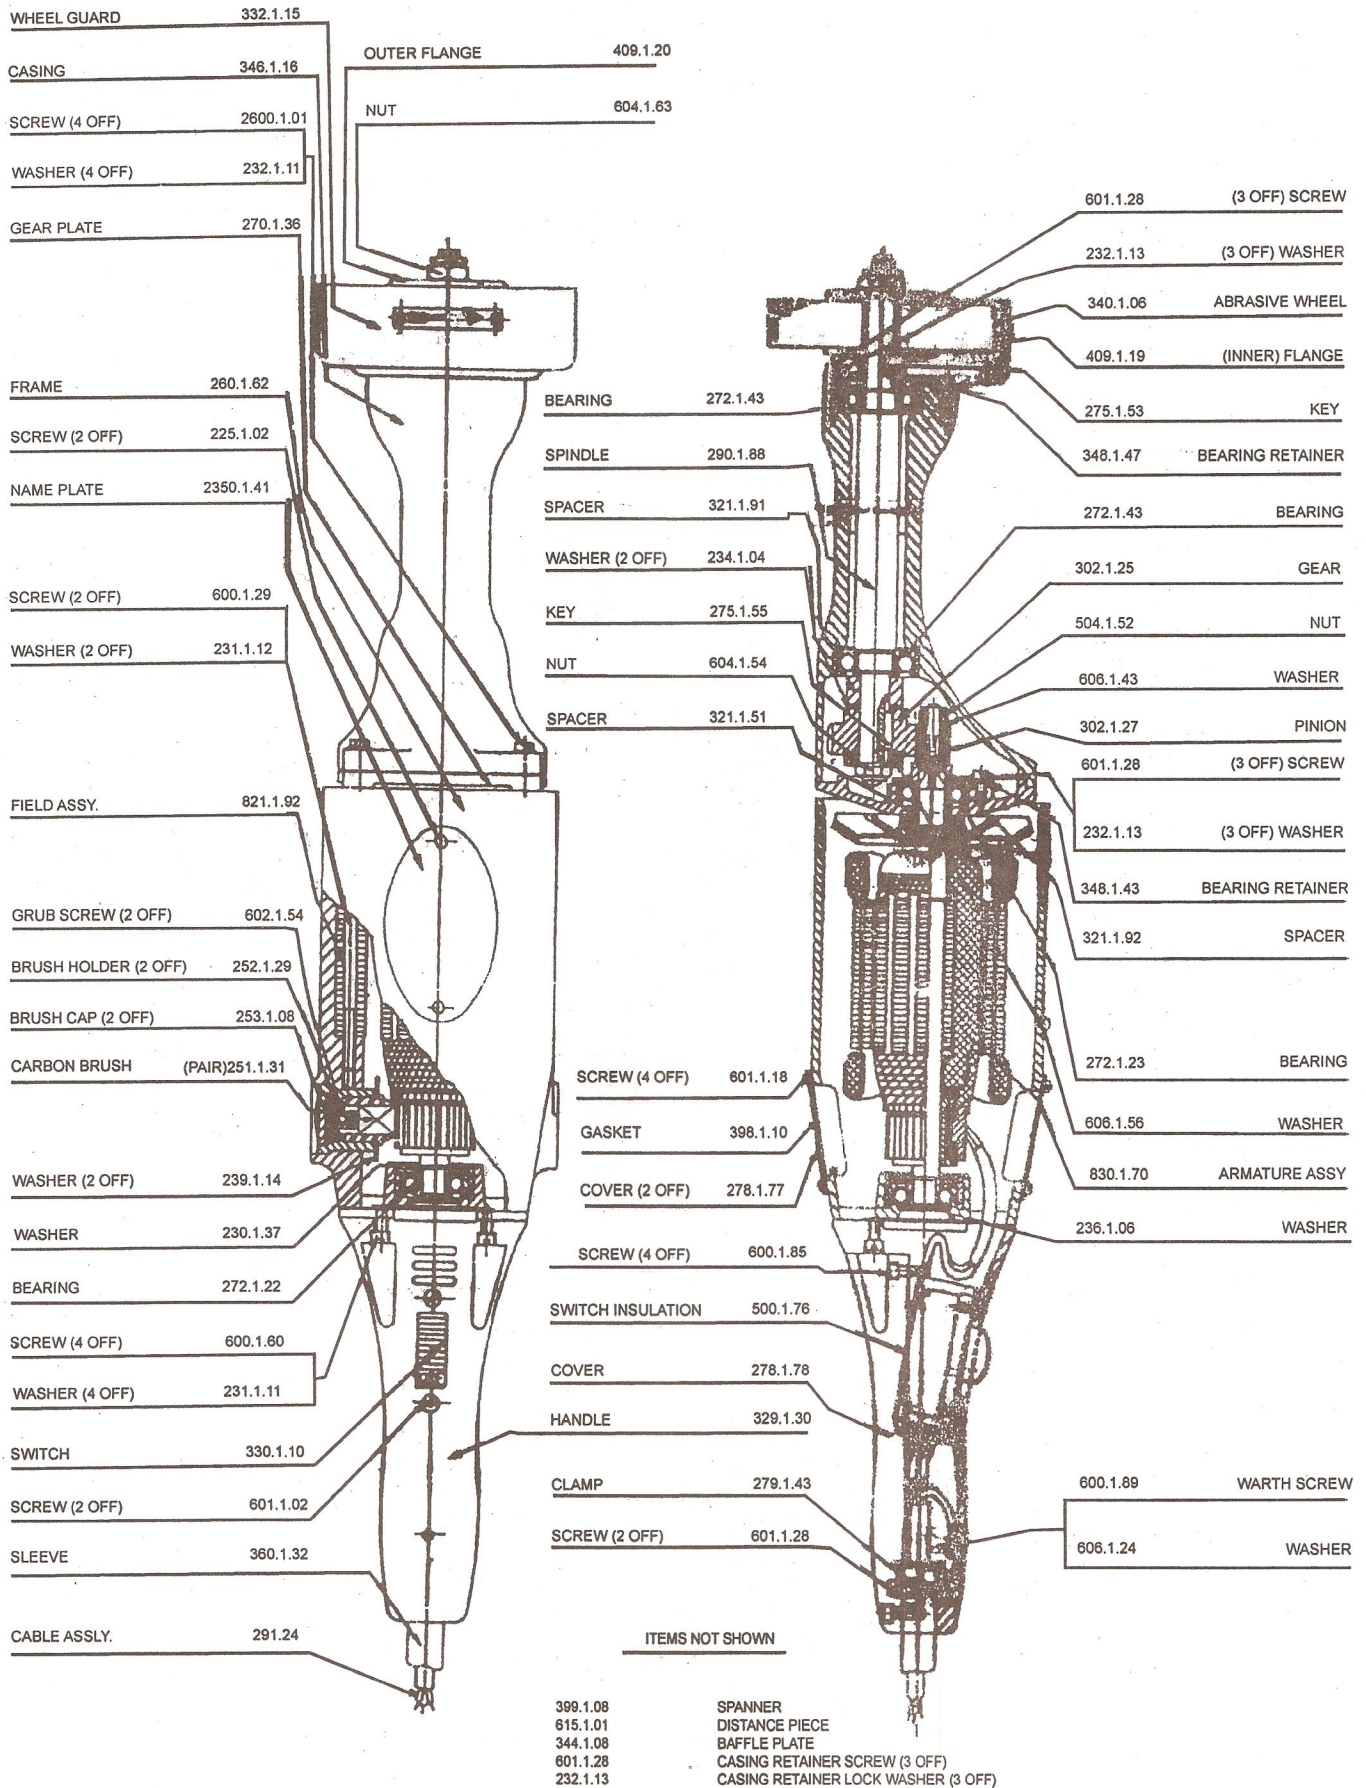

**Ralli Wolf**®

# 100 mm. STRAIGHT GRINDER TYPE GQ4-BRS

FOR SPARE CARBON BRUSH SET - 251.9.31