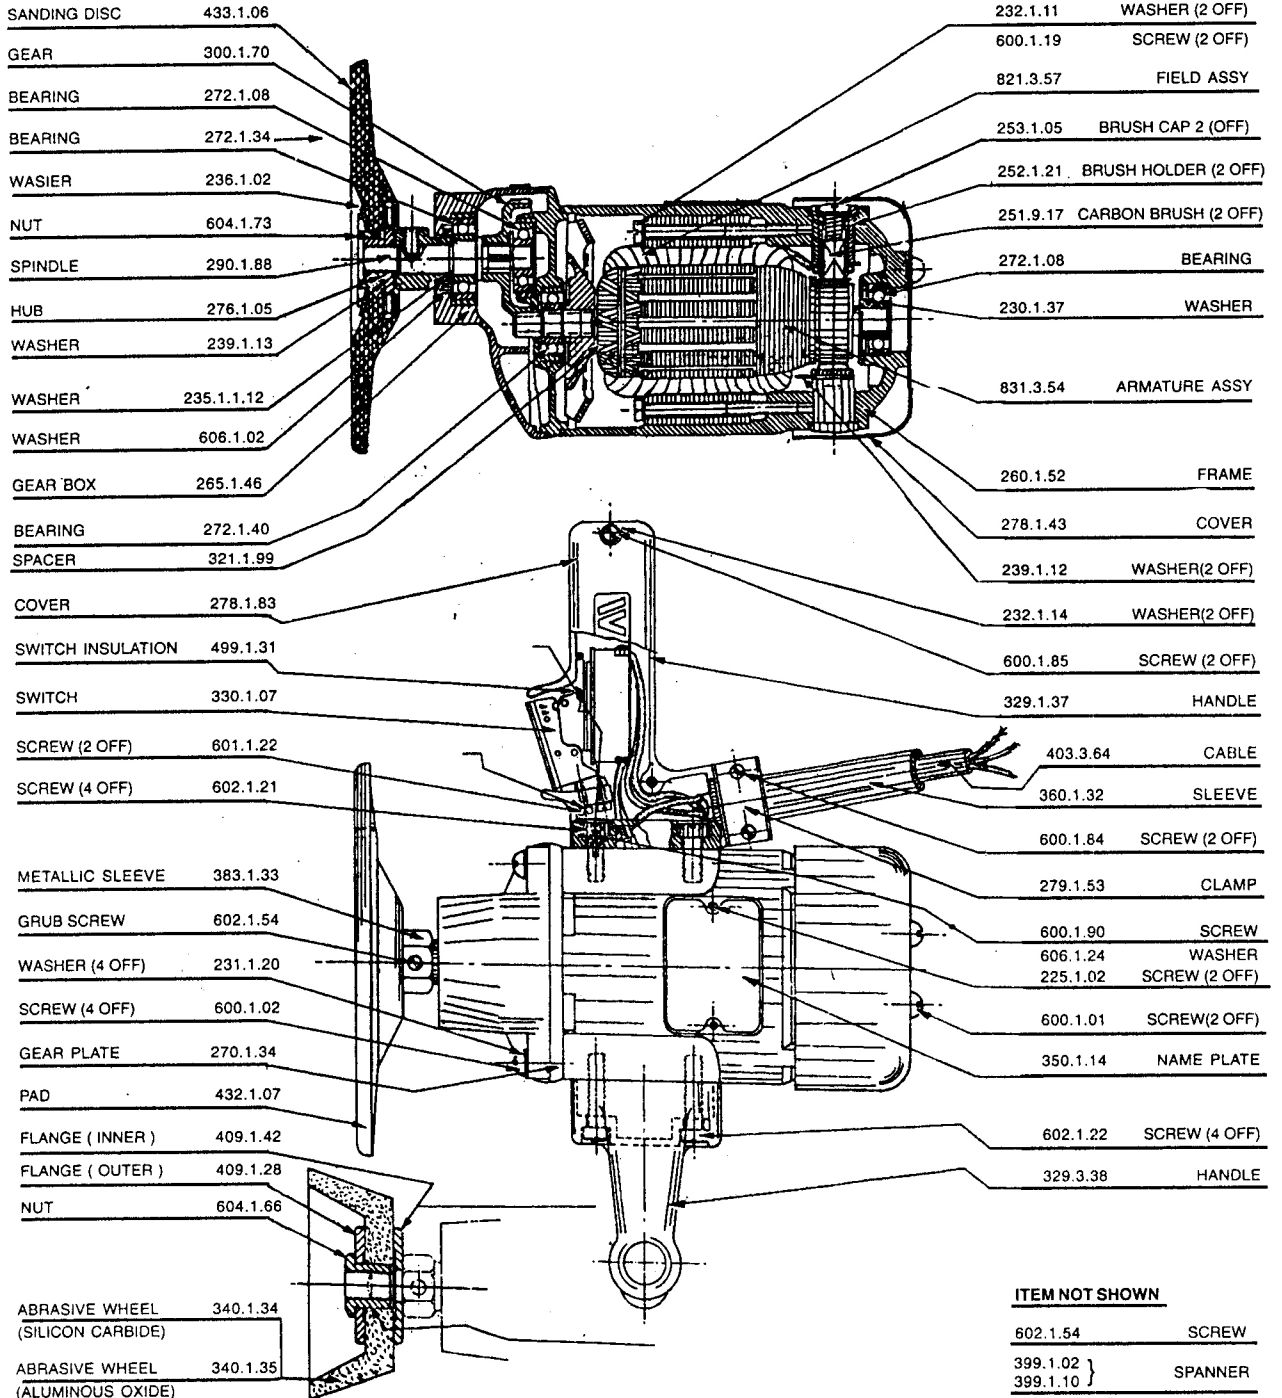

Raffi Wolf

180 mm VERTICAL SANDER TYPE VSM

DIRECTION OF ROTATION
ANTI-CLOCKWISE LOOKING
IN DIRECTION OF ARROW

ITEM NOT SHOWN

602.1.54	SCREW
399.1.02	SPANNER
399.1.10	

VIEW SHOWING ASSEMBLY OF
CUP GRINDING WHEEL (ACCESSORIES)