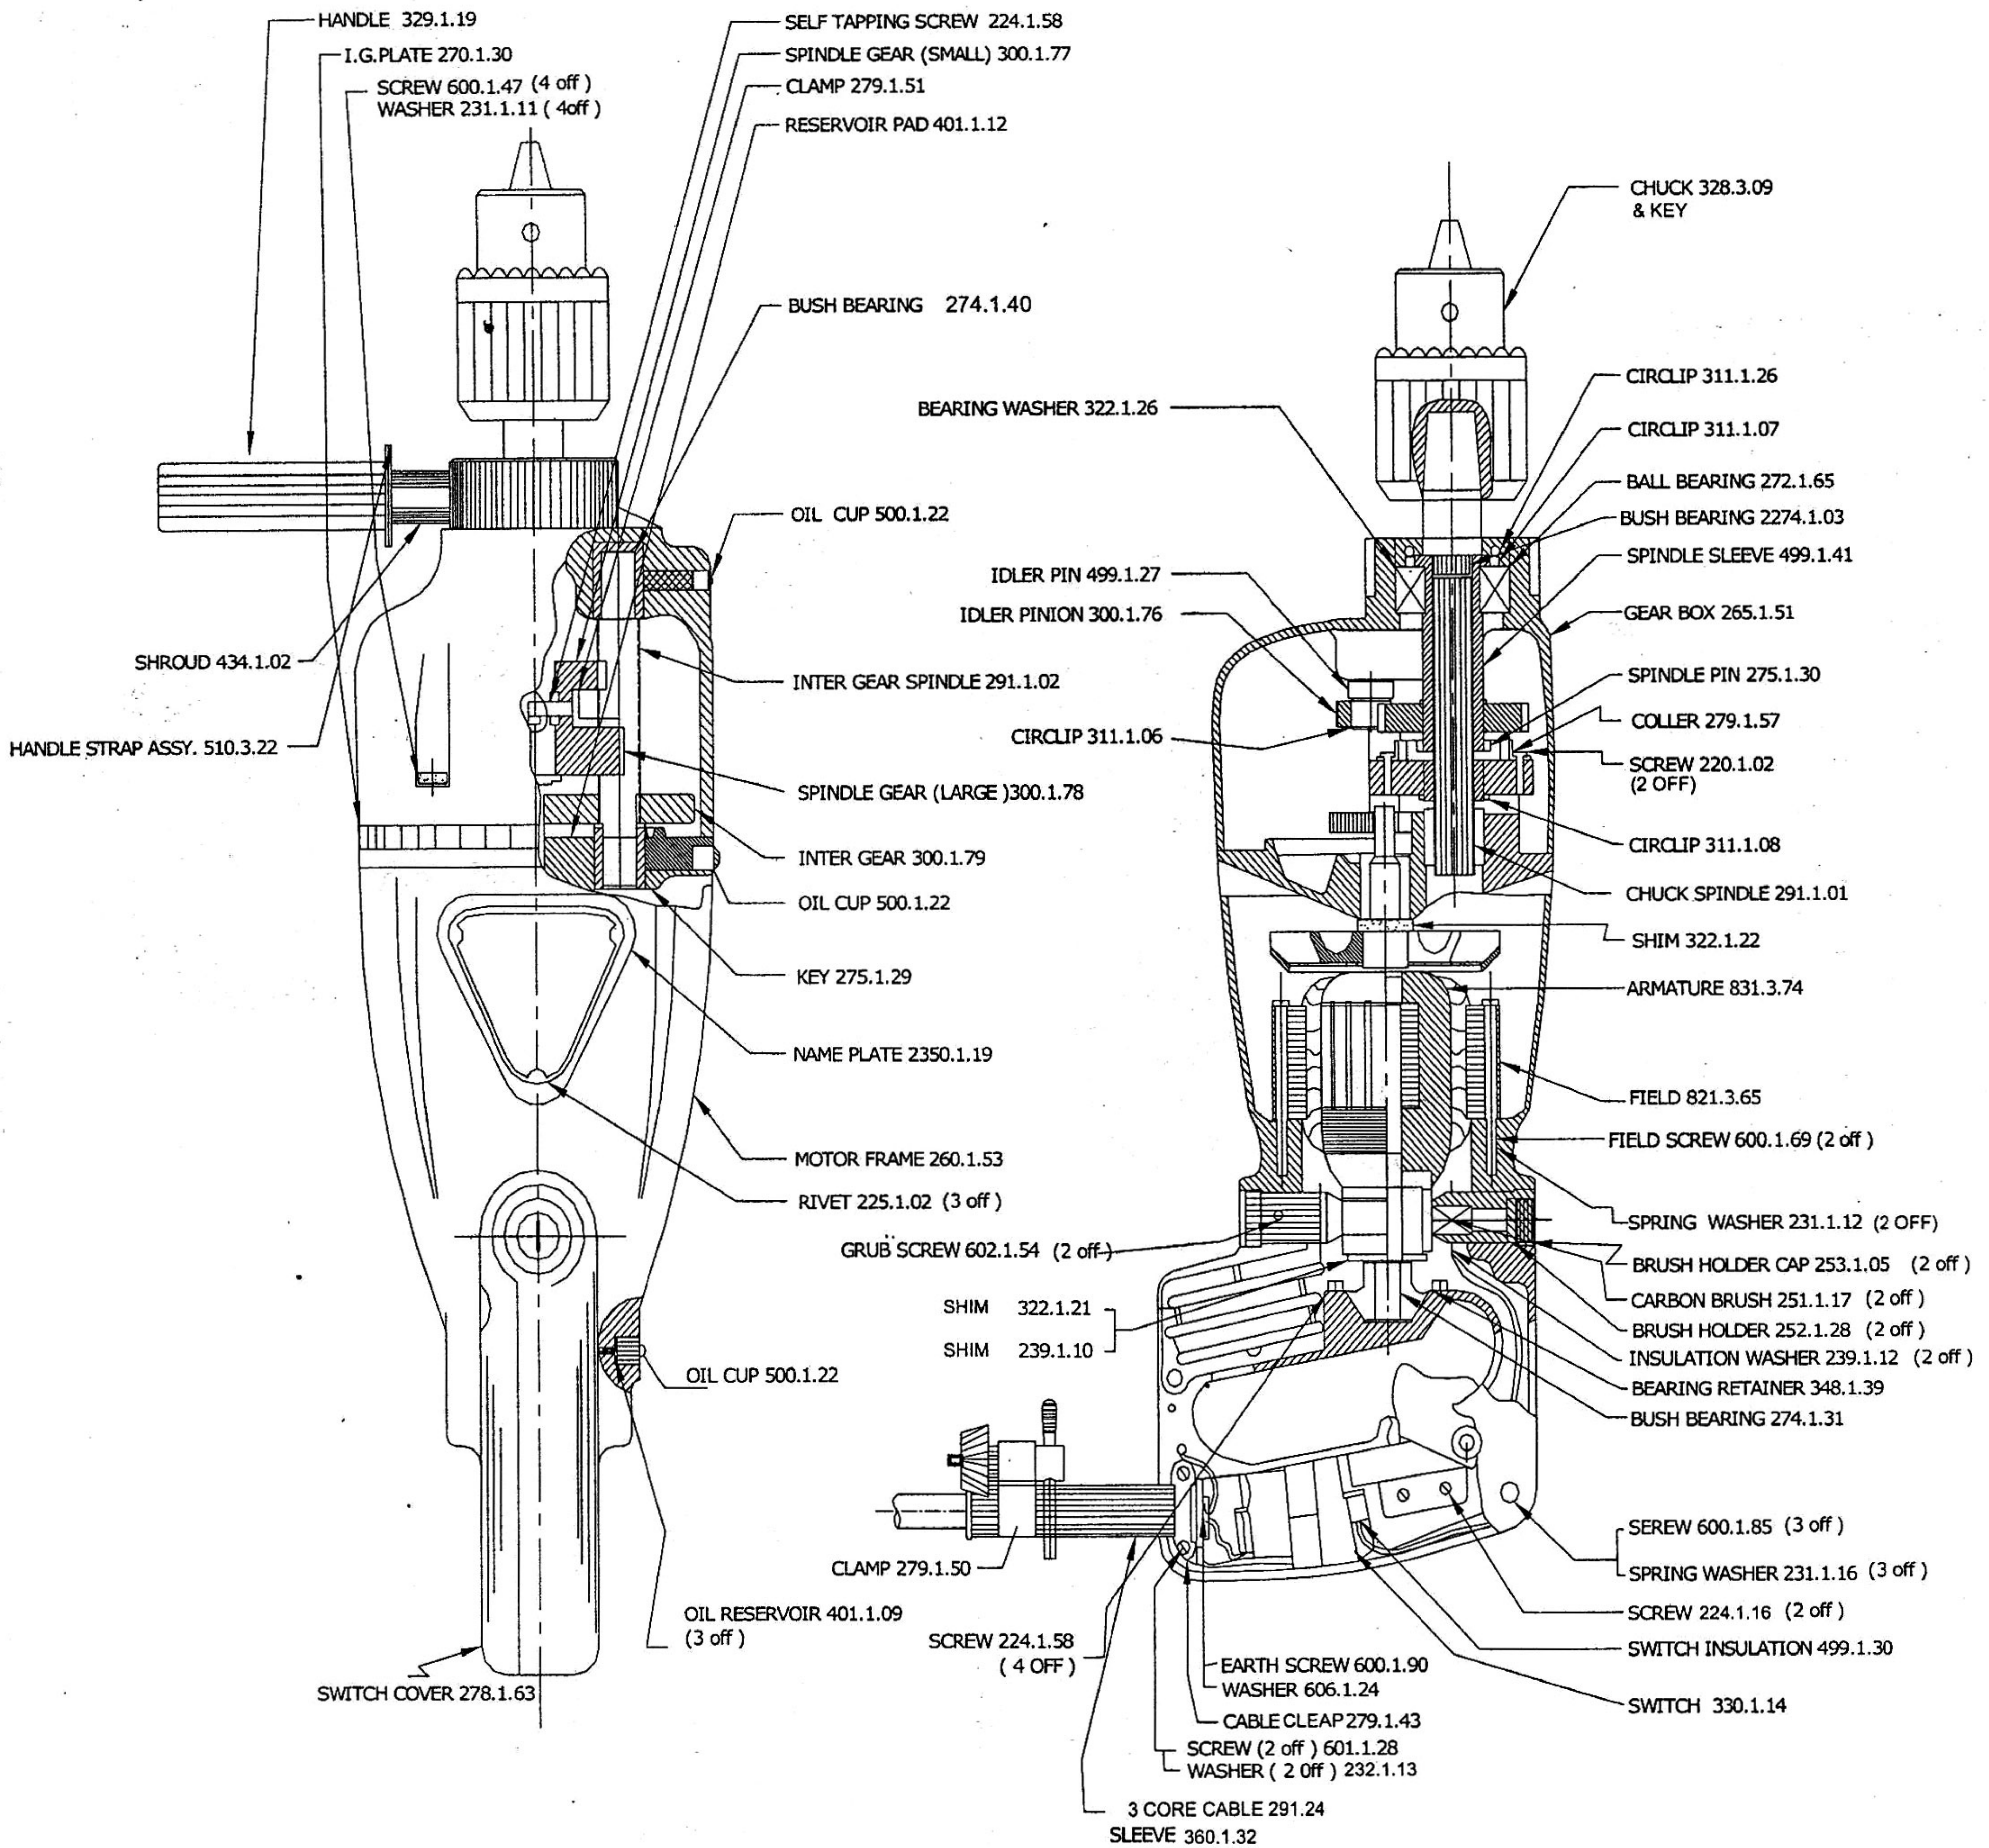

MODEL : TP8

ARMATURE ASSY.(110 V) 831.3.75
 FIELD ASSY. (110 V) 821.3.66