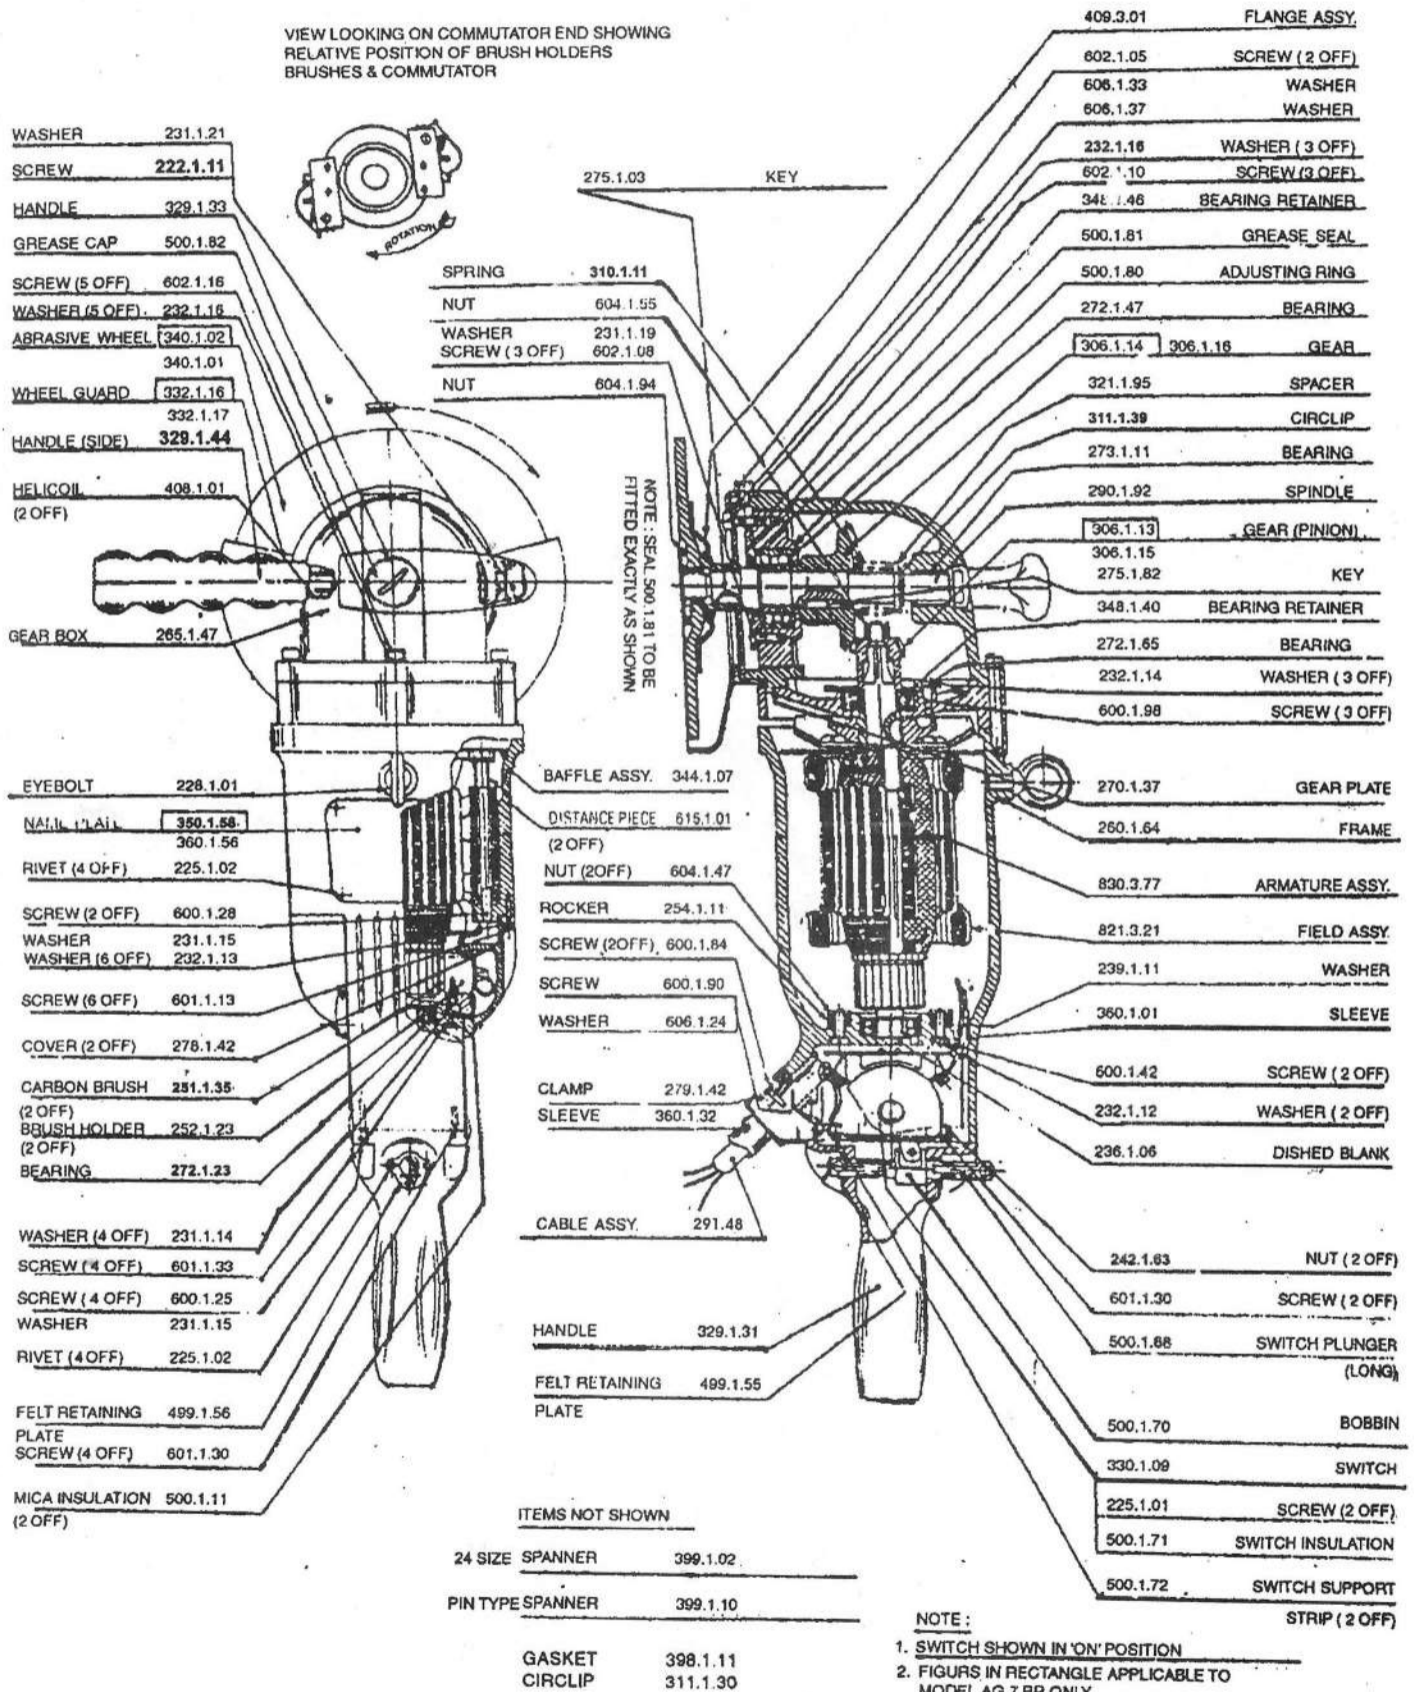

# HIGH SPEED ANGLE GRINDER

## 180 mm/230 mm TYPE AG 7/ 9 BR

VIEW LOOKING ON COMMUTATOR END SHOWING  
RELATIVE POSITION OF BRUSH HOLDERS  
BRUSHES & COMMUTATOR

FOR SPARE CARBON BRUSH SET - 251.9.35