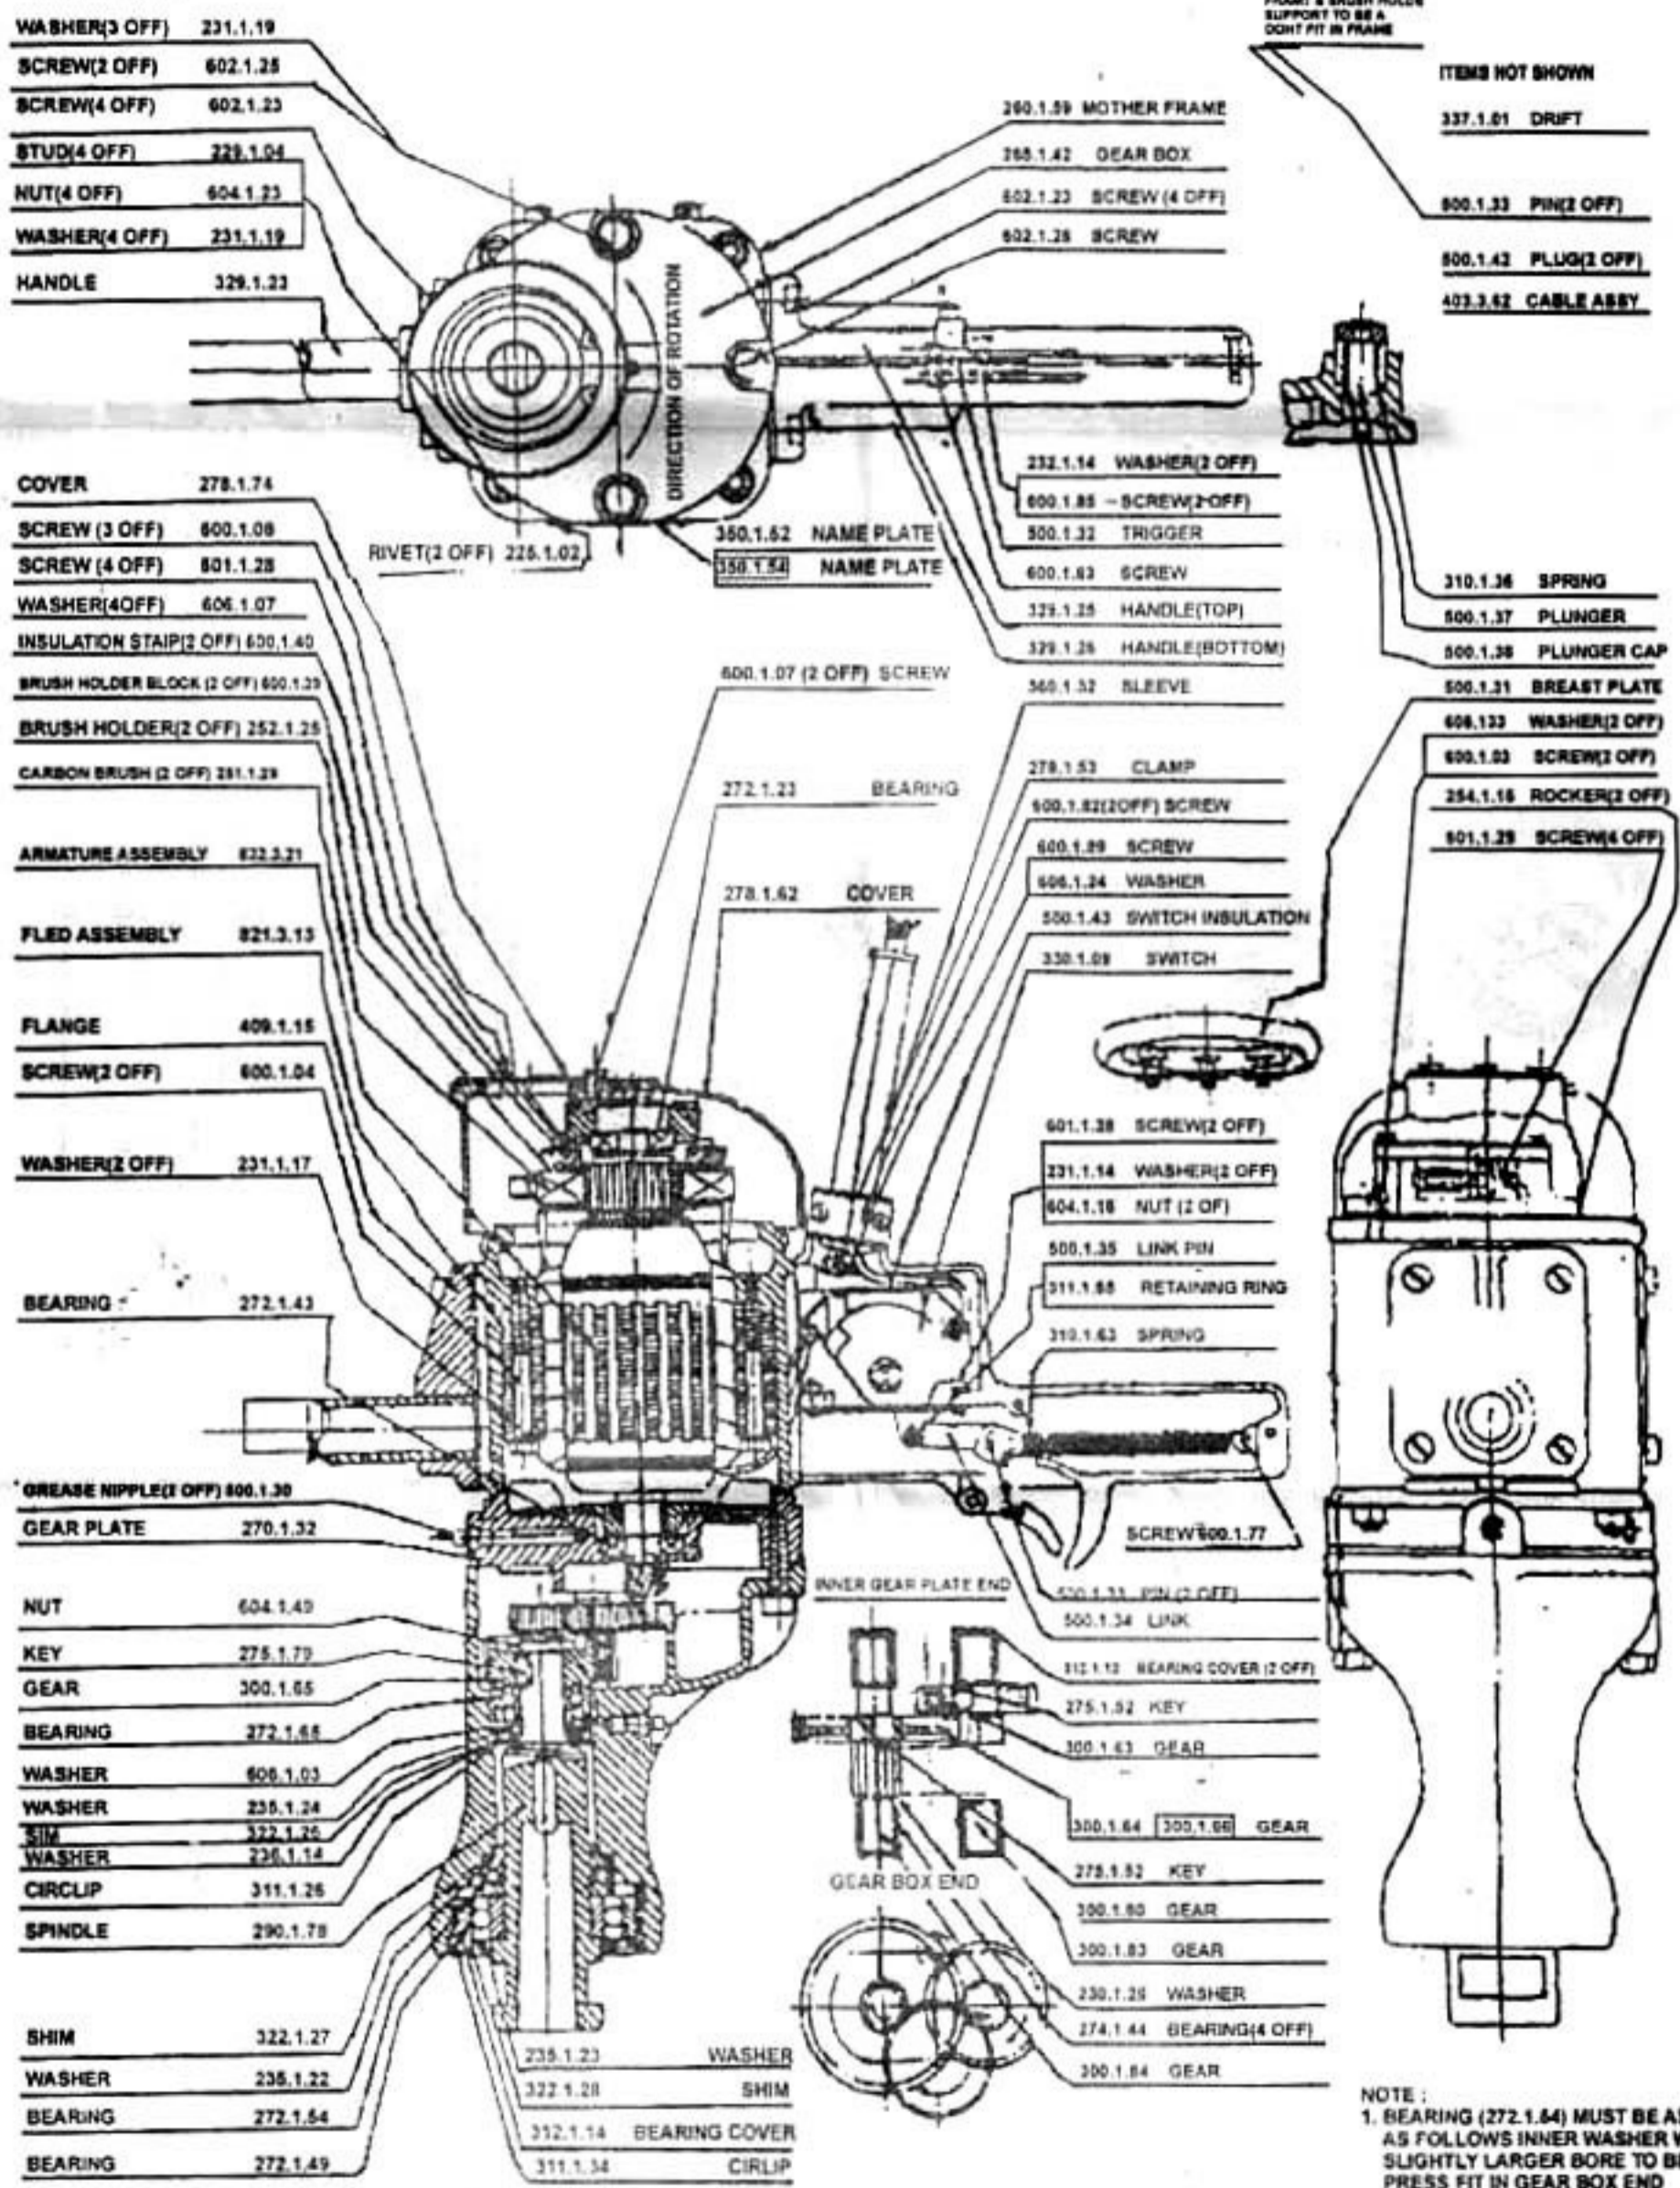

Raftr Wolf

31 mm & 25 mm HEAVY DUTY DRILL TYPE NW 8 & 10 - AR

FOR SPARE CARBON BRUSH SET - 251.9.29