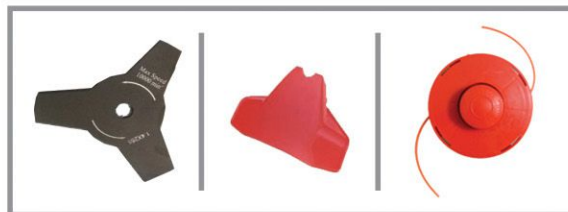

Standard Accessories :