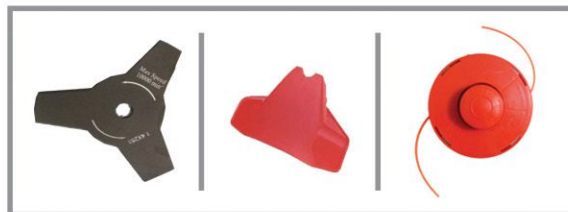

Standard Accessories :