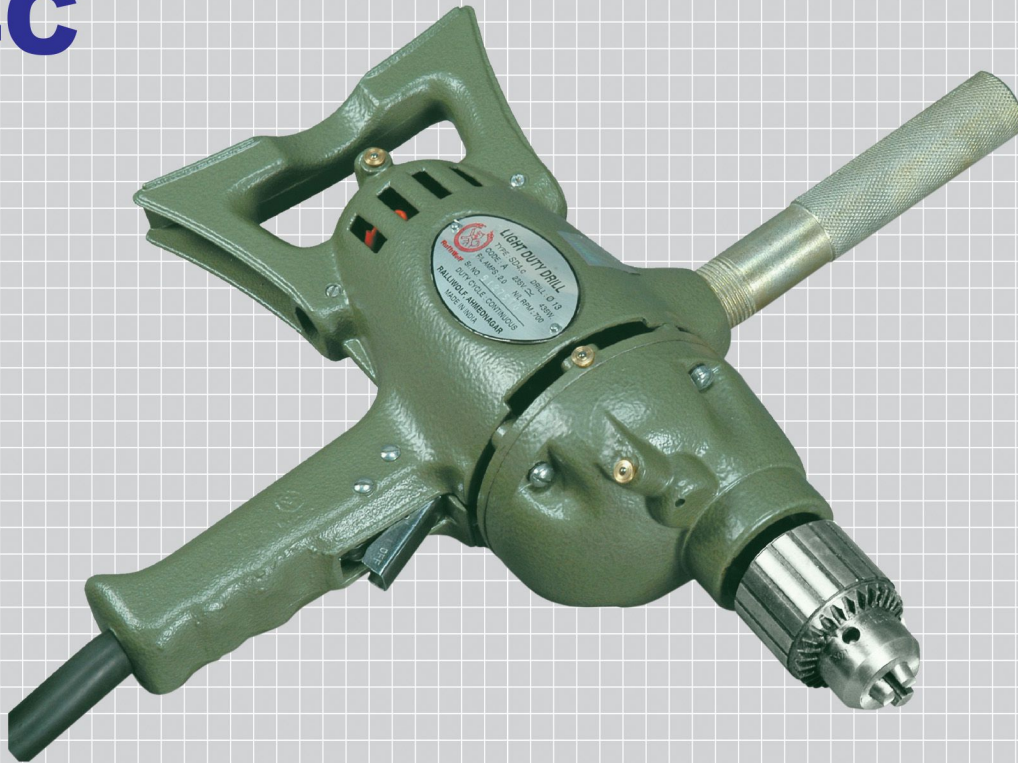

LIGHT DUTY DRILL

SD4C

13mm

235V / 115V

- Universally accepted general drill
- Two way holding
- Al-die cast body

Model : SD4C

Capacity : 13 mm

Watts Input (full load) : 435 Watts