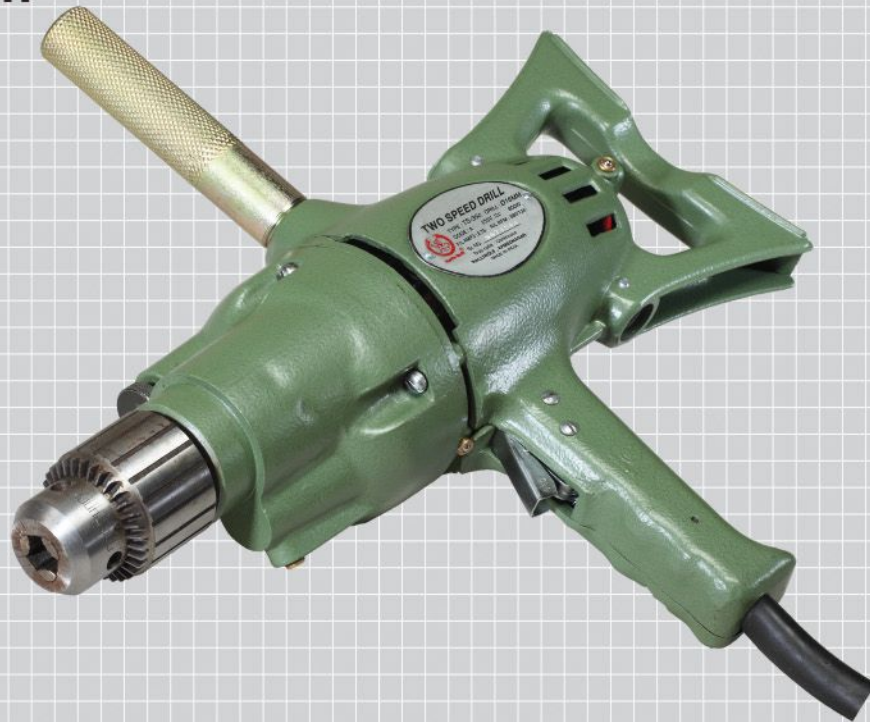

TWO SPEED DRILL

TS35C 10mm / 16mm

235V / 115V

- Mechanically operated 2 speed maintenance drill
- Al-die cast body

Model	:	TS35C
Capacity	:	10mm / 16mm
Watts input (full load)	:	600 Watts
No-load speed	:	1380 r.p.m. / 560 r.p.m.
Approx Weight	:	5.4 kg.