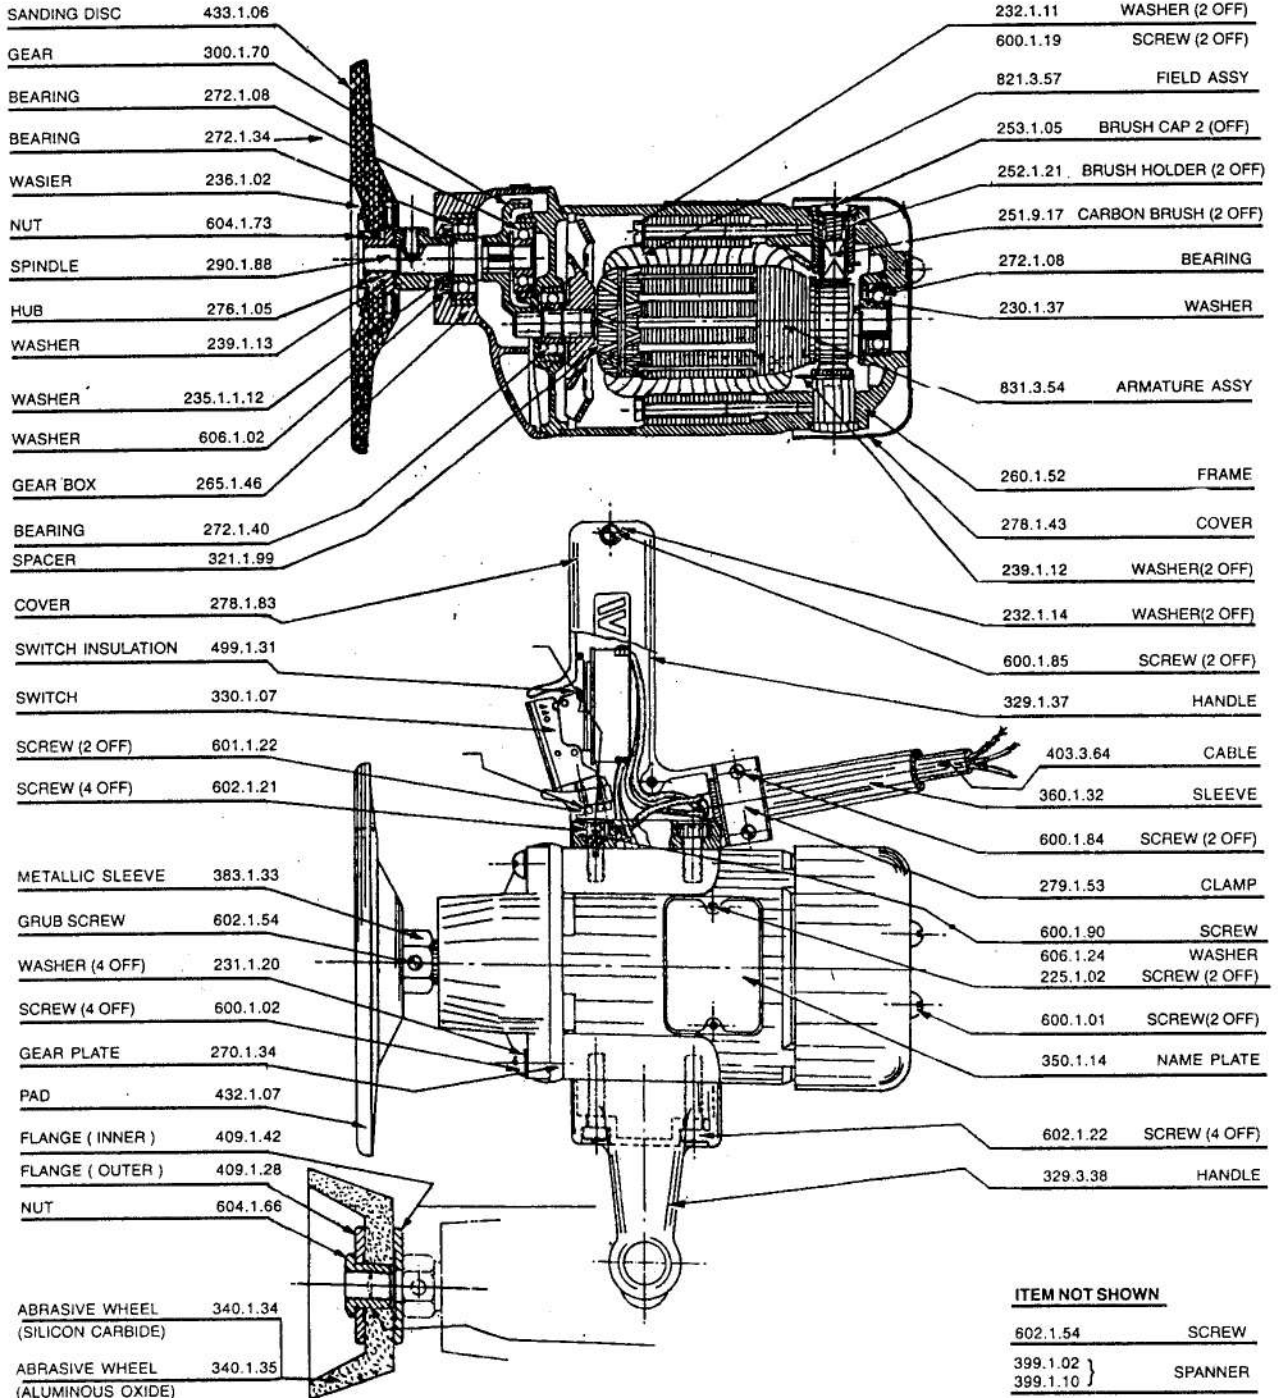

Ralf Wolf

180 mm VERTICAL SANDER TYPE VSM

DIRECTION OF ROTATION
ANTI-CLOCKWISE LOOKING
IN DIRECTION OF ARROW

ITEM NOT SHOWN

602.1.54	SCREW
399.1.02	SPANNER
399.1.10	

VIEW SHOWING ASSEMBLY OF
CUP GRINDING WHEEL (ACCESSORIES)