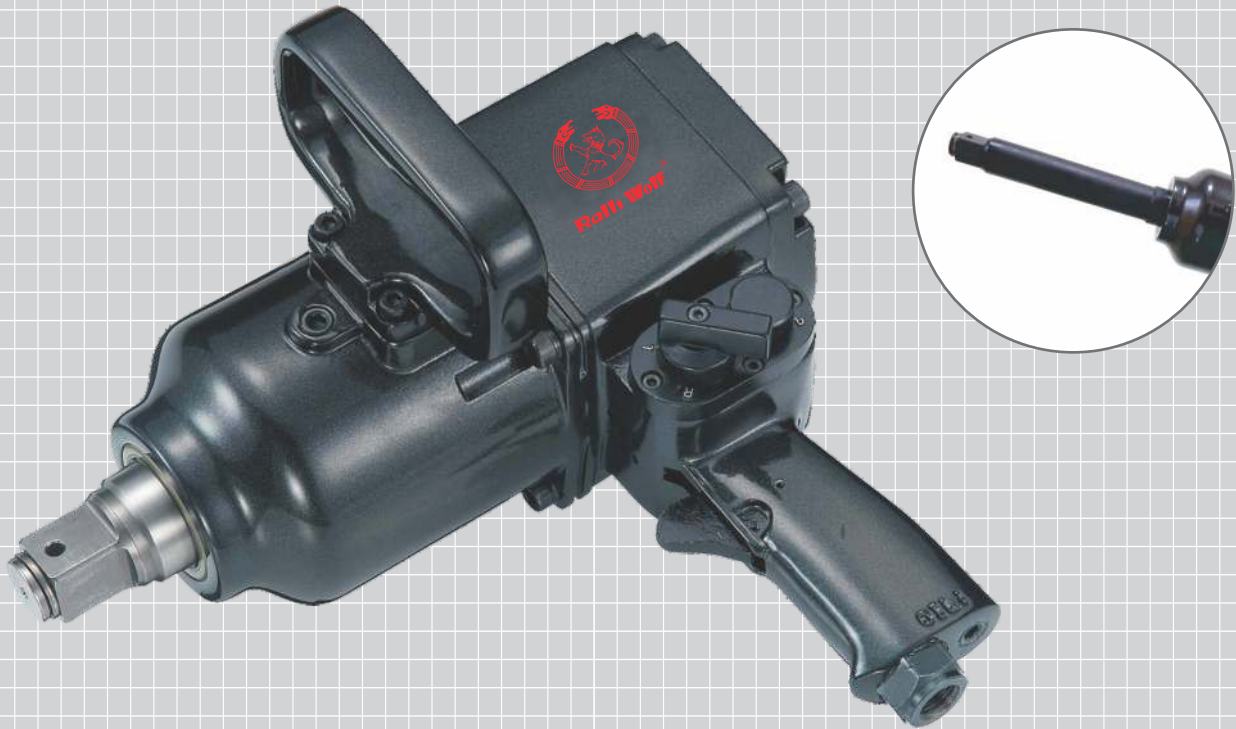

Ralli Wolf

PNEUMATIC TOOLS

IW-2500 T-8 (1" Sq. Drive)

Composite Impact Wrench with 8" Anvil (Optional)

- Air pressure required 90 PSI for all tools
- Oil Lubrication is must for all tools

Technical Specifications :

Square Drive	:	1"
Bolt Capacity	:	2" (50mm)
Max Torque	:	2500FT-LB (345KG-M 3390N-M)
Free Speed	:	3800 r.p.m.
Air Consumption	:	6.8 cfm
Air Inlet	:	3/8"
Air Hose	:	13 mm
Overall Length	:	302 mm
Net Weight	:	11.8 kg

Ralli Wolf Industries Ltd.

An ISO 9001 : 2015 certified Organisation

Regd. Office :

4, Fairlie Place, Kolkata - 700001 (India)
E : info@ralliwolf.com, P : +91 81000 80353
CIN : U51109WB1996PLC077080

Sales Network :

Ahmedabad, Bangalore, Baroda, Bhopal, Chennai, Coimbatore, Cuttack, Delhi, Gurgaon, Guwahati, Jaipur, Jamshedpur, Kolkata, Ludhiana, Mumbai, Nagpur, Pune, Secunderabad, Siliguri, Thiruvananthapuram, Trichy, Vishakhapatnam

Follow us :

www.ralliwolf.com +91 90734 93011