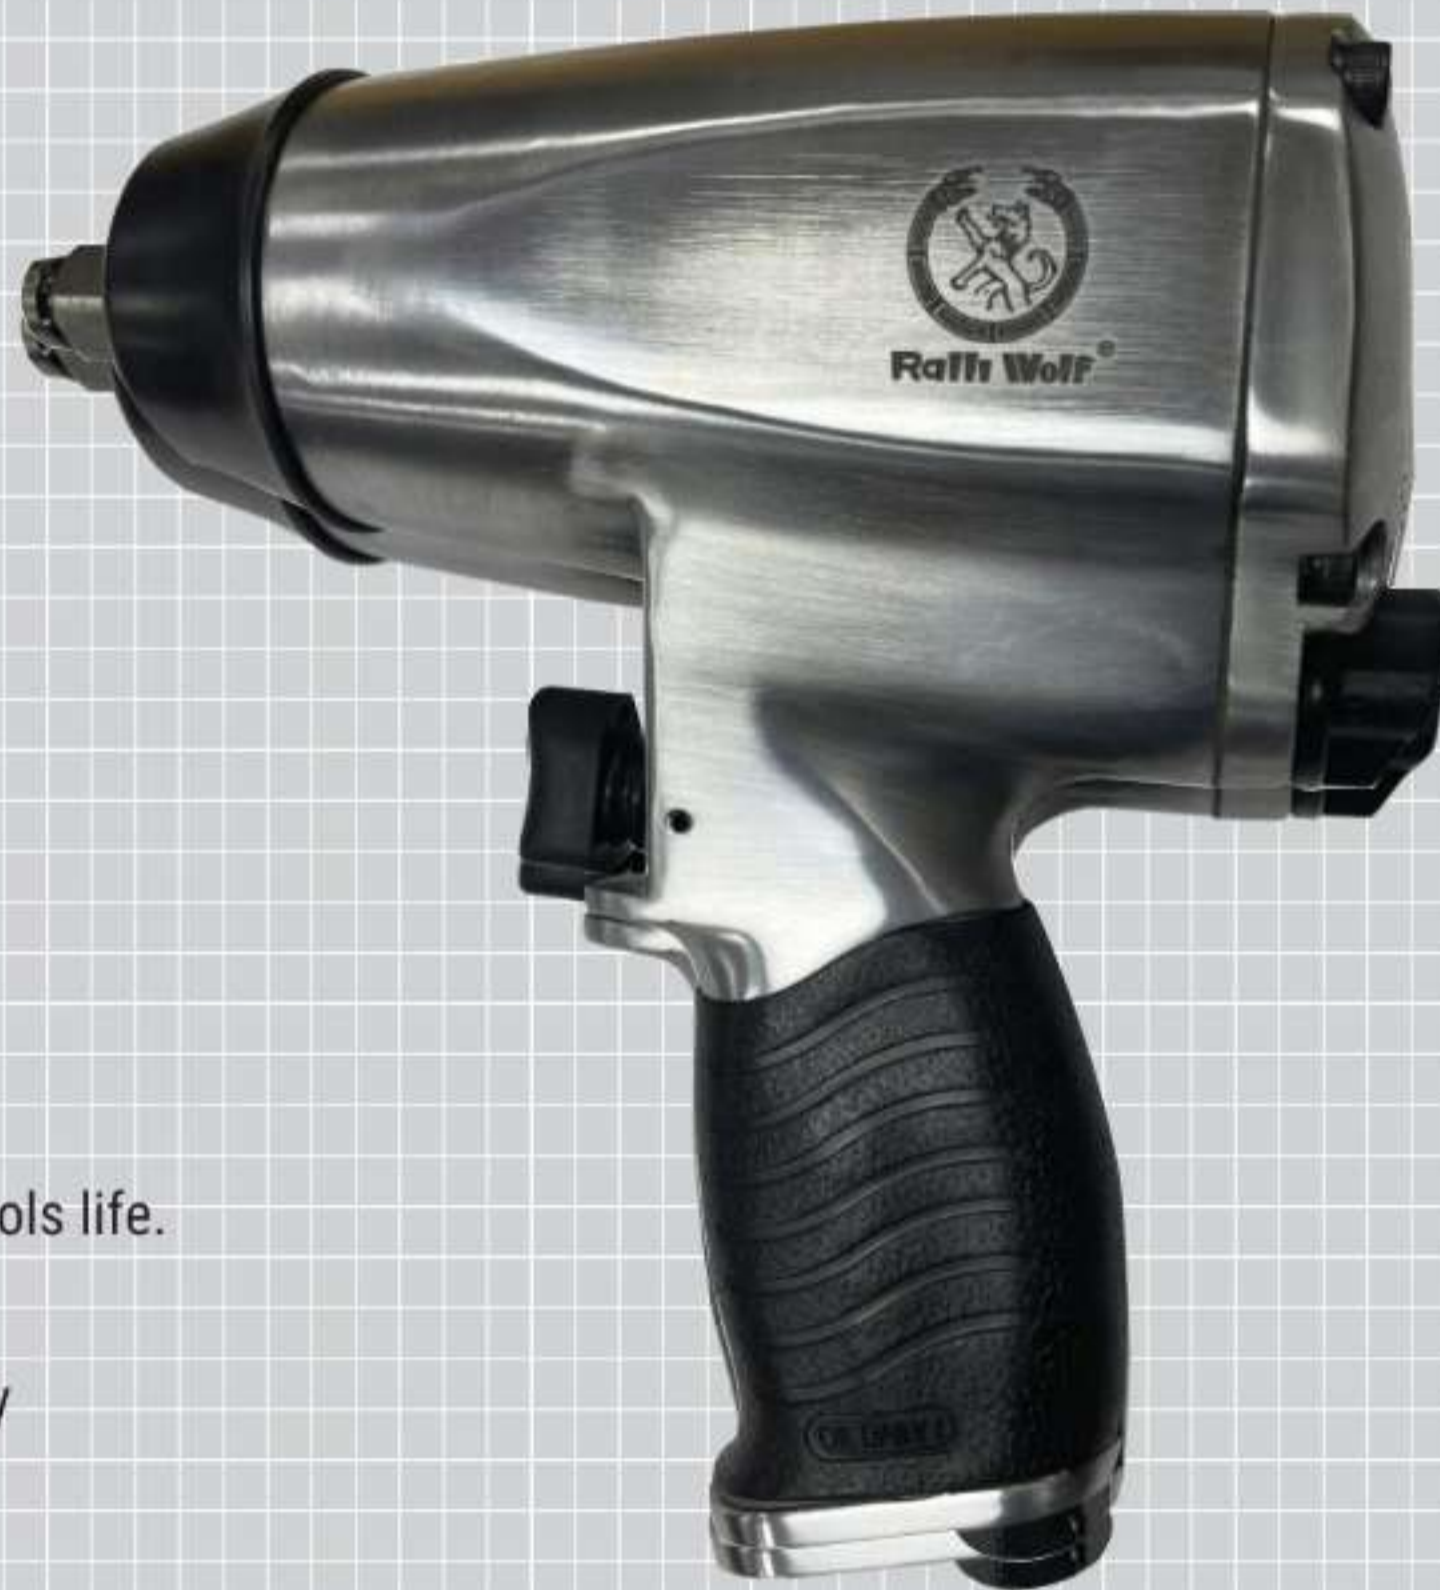

COMPOSITE IMPACT WRENCH

MODEL :

IW760

(1/2" sq. Drive)

NEW

Features

- Powerful tool
- Iron front cover for extending tools life.
- Light weight for user friendly.
- Good tool for Working efficiently

For Industrial Use

Square Drive	1/2"
Bolt Capacity	16 mm
Free Speed	7000 rpm
Max Torque	380 nm
Air Consumption	4.16 cfm
Overall Length	194 mm
Net Weight	2.12 kgs

Ralli Wolf Industries Ltd.

An ISO 9001 : 2015 certified Organisation